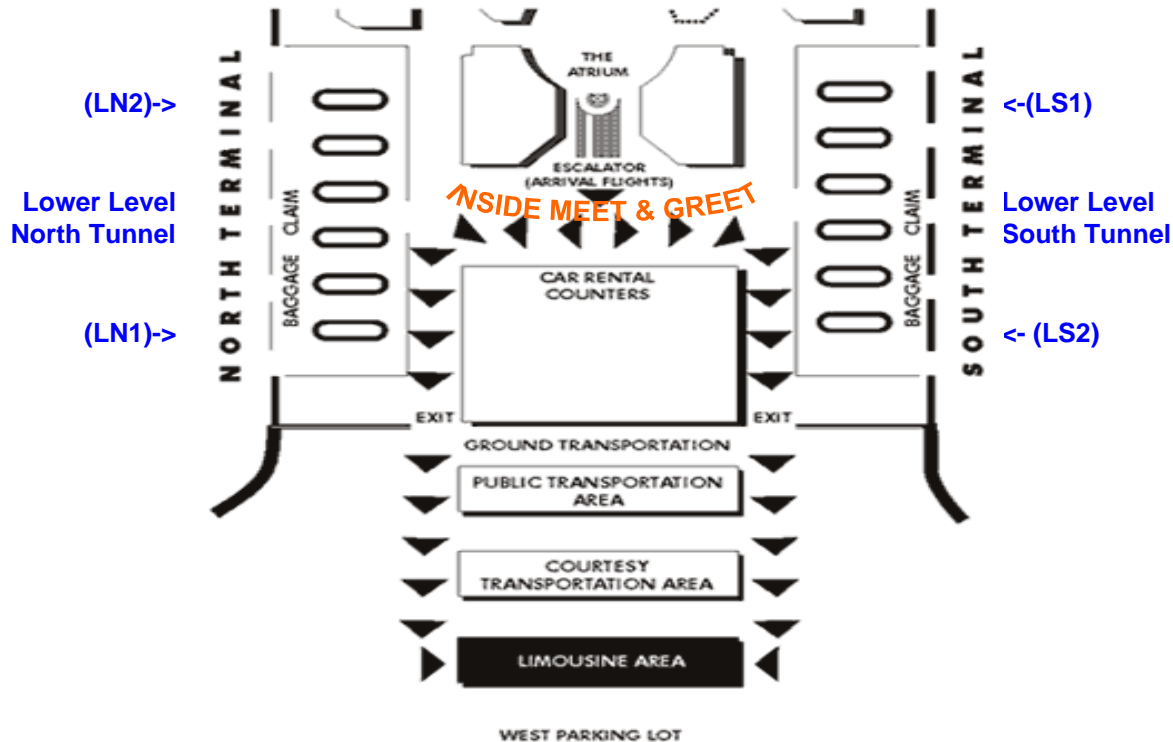

Atlantic Limousine Inc.
Atlanta, GA
770-751-7078

Hartsfield Jackson Airport Map

Limousine Lot "G"

LIMO LOT

ONCE YOU RETRIEVE YOUR LUGGAGE FROM BAGGAGE CLAIM AREA, PROCEED TO GROUND TRANSPORTATION DOORS, PASS THE TAXIS AND BUSES, LOOK FOR LIMOUSINE SECTION AT LOT "G". LOOK FOR A ATLANTIC LIMOUSINE SIGN WITH YOUR NAME, ON THE WINDSHIELD OF THE VEHICLE. IF ANY PROBLEMS, PLEASE CALL OUR TOLL FREE # 1-888-751-7078.

TUNNEL MEET

ONCE YOU HAVE RETRIEVE YOUR LUGGAGE FROM BAGGAGE CLAIM AREA, CALL OUR DISPATCHERS AT TOLL FREE # 1-888-751-7078 TO SEND YOUR DRIVER TO TUNNEL AREA. THEN LOOK BETWEEN CAROUSEL 4 & 5. TAKE EITHER ESCALATOR OR ELEVATOR ONE LEVEL DOWN. GO THRU DOUBLE DOORS TO CURBSIDE. LOOK FOR YOUR DRIVER WITH SIGN ON WINDSHIELD.

TOP OF ESCALATOR MEET

ONCE YOU LEAVE THE GATE PLEASE TAKE THE TRAIN TO BAGGAGE CLAIM AREA. TAKE THE ESCALATOR UP ONE LEVEL. AT TOP OF ESCALATOR YOU WILL SEE CAR RENTAL OFFICES WITH A YELLOW LINE WHERE EVERYONE IS STANDING BEHIND IT. LOOK FOR A SIGN WITH YOUR OR COMPANY NAME ON IT. PLEASE CALL OUR TOLL FREE NUMBER 1-888-751-7078 IMMEDIATELY IF YOU CAN NOT LOCATE YOU DRIVER PLEASE DO NOT LEAVE THIS AREA.